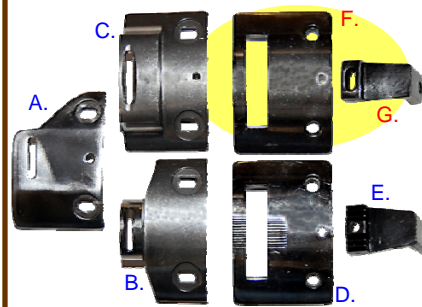

ARTISAN®
Needle Plates and Feed Dogs
for
TORO-3000,
TORO-3200,
TORO-4000,
TORO 4500,
Juki TSC-441, Pro 2000,

A. Slotted	B. Stirrup	C. Holster	D. Fabric	E. Fabric	F. Leather	G. Leather
43332	43333	43334	43337	211-63400	43337-L	211-63400-L
$85.00	$129.00	$129.00	$55.00	$69.00	$55.00	$75.00

PRESSER FEET FOR: WALKING FEET MACHINES

ARTISAN®: 1797AB & 797 AB Series, JUKI: DU 141 H, NAKAJIMA: 180L
BROTHER: B 797, MITSUBISHI: DY and LY Series, CHANDLER: 337, and Others.